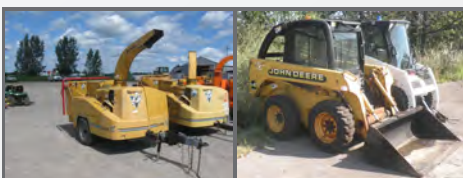

2001 BOBCAT 331-D

CAT 205 LT

1999 JD 310 SE 4X4

JD 450H

(2) CHAMPION 720A

ATHEY 7-12 FORCE FEED

2005 VERMEER BC 1000XL

JD 240

CRAWLER TRACTORS

2000 JD 450H CRAWLER TRACTOR W/CAB, A/C, HRS: 5785
JD 450H CRAWLER TRACTOR W/4 CYL DSL, 3 SPD, 6 W/4
BLADE, CANOPY, HRS: 3,233

CRAWLER LOADERS

CASE 1150B CRAWLER LOADER W/6 CYL DSL, BKT WITH
TEETH, HRS: 3121